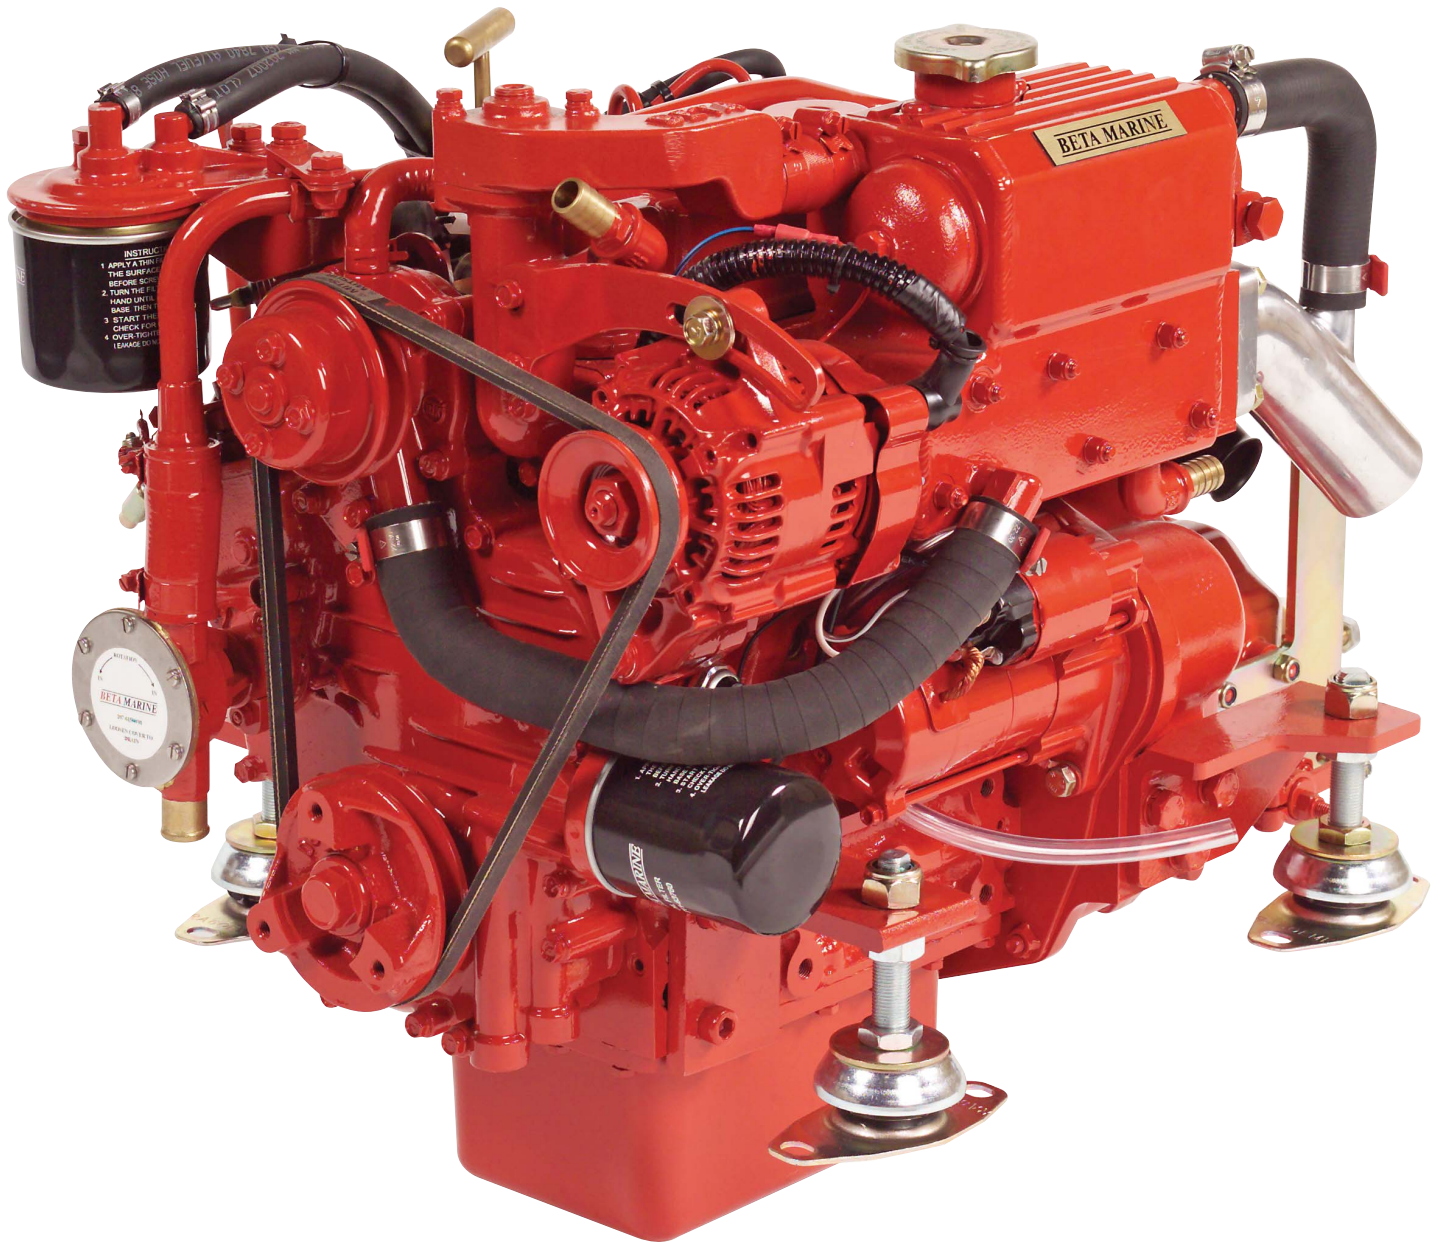

Beta 20

3 Cylinders - 719cc - 20bhp max at 3,600 rev/min - 104Kg

BETA MARINE